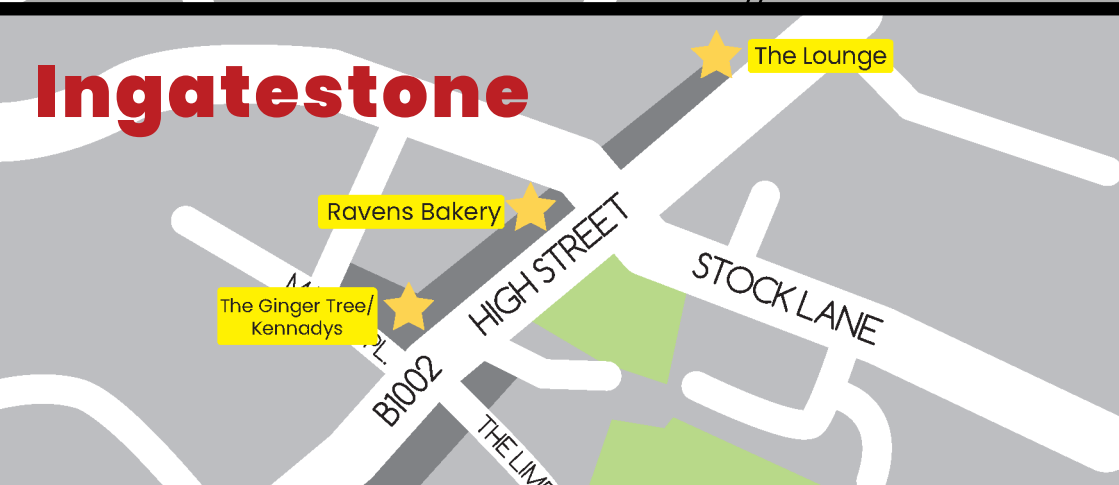

Ingatstone