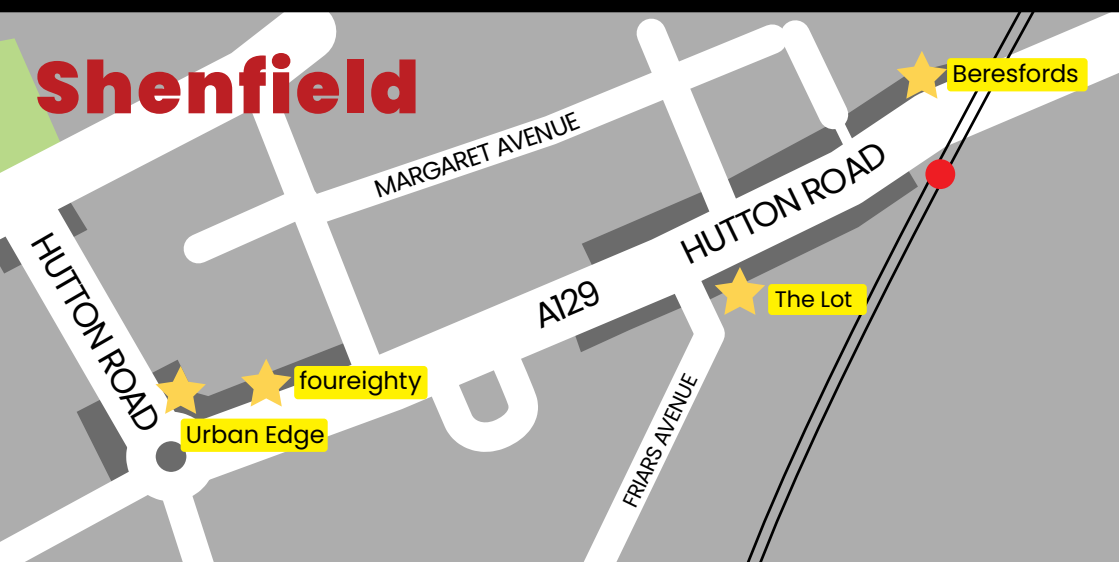

Brentwood

Shenfield

Ingatstone