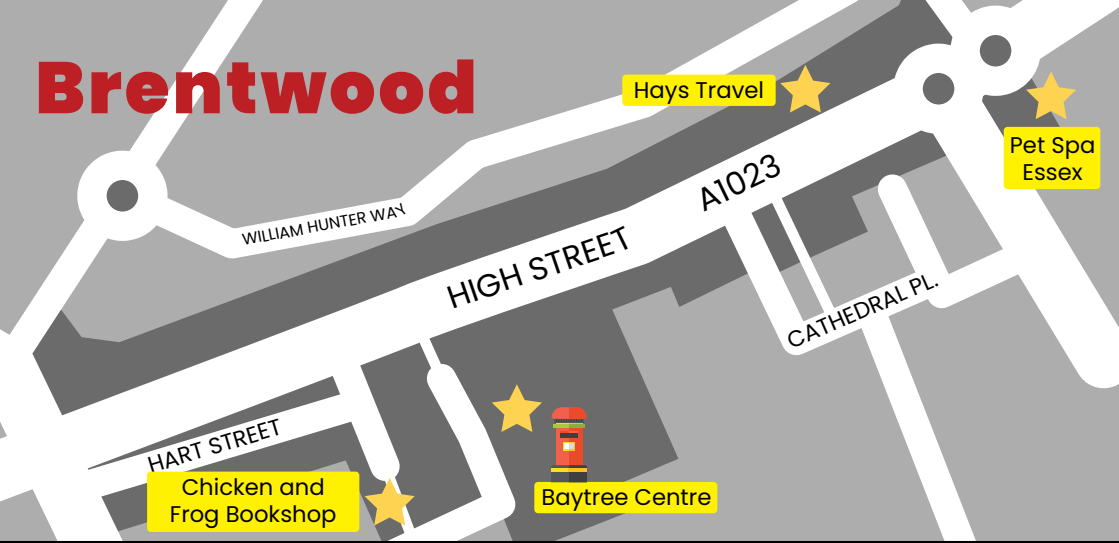

Brentwood

Shenfield

Ingatstone